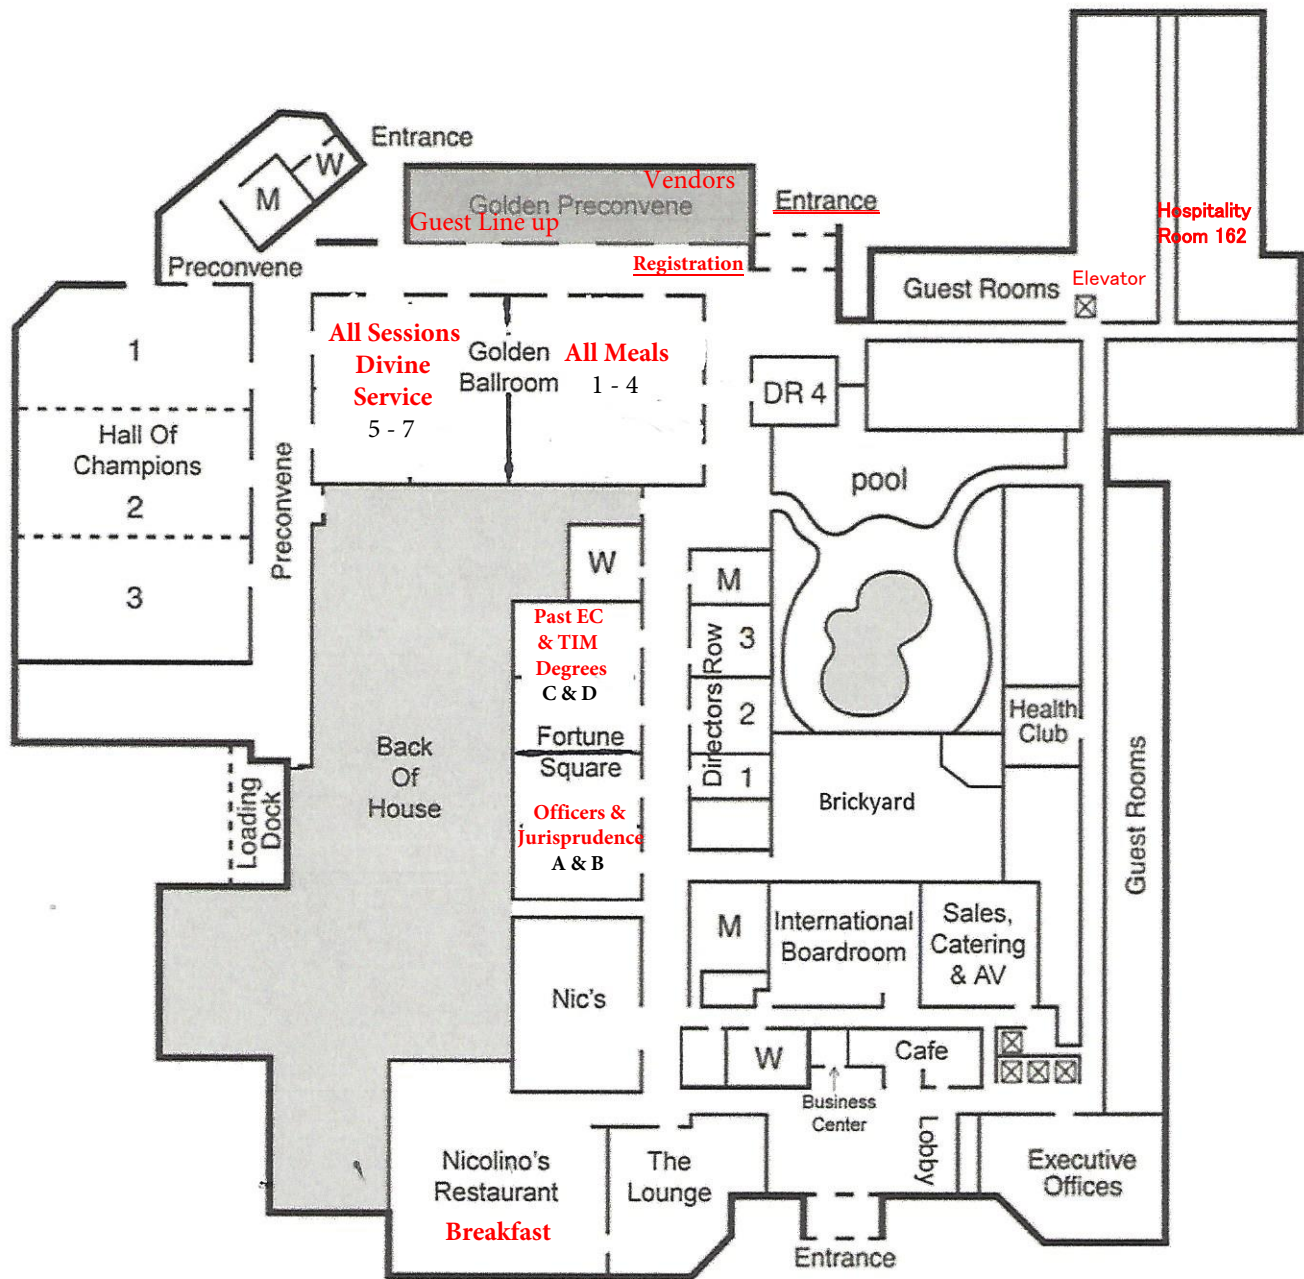

Parking

Wyndam Indianapolis West

2544 Executive Drive
Indianapolis, IN 46241

When arriving to check in, go to the lobby to registrar then park in the rear and use the Back Entrance.

When arriving for the day only park in the back use the Back Entrance.